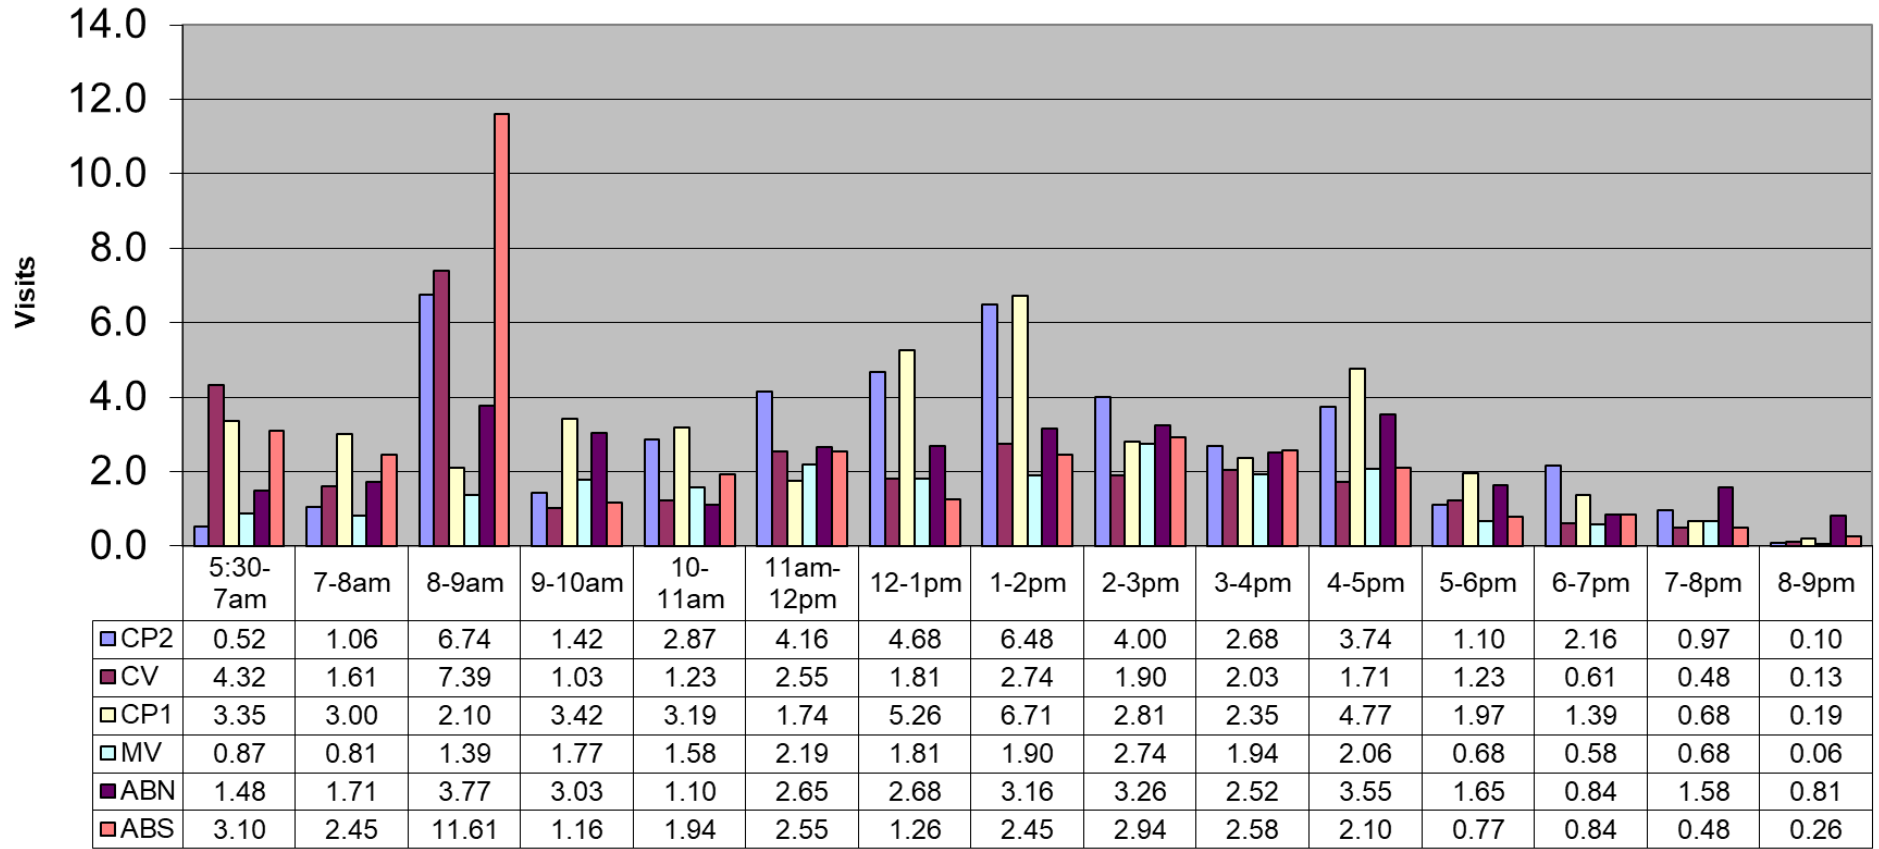

## May 2021 - Pool Use by Hour - Major Centers

	LC	CH	DH	EC	CR	SRS	WEST
<b>Total Visits</b>	2807	2311	1664	0	1439	1701	1087
<b>Avg Daily</b>	91	75	54	0	46	55	35
<b>Avg Hourly</b>	5.84	4.81	3.46	0.00	2.99	3.54	2.26

### May 2021 - Satellite Centers - Pool Use by Hour

### Visits By Hour

	ABN	ABS	CP1	CP2	CV	MV
Total Visits	1047	1131	1331	1323	954	653
Avg Visits Per Day	33.77	36.48	42.94	42.68	30.77	21.06
Avg Visits Per Hour	2.18	2.35	2.77	2.75	1.99	1.36