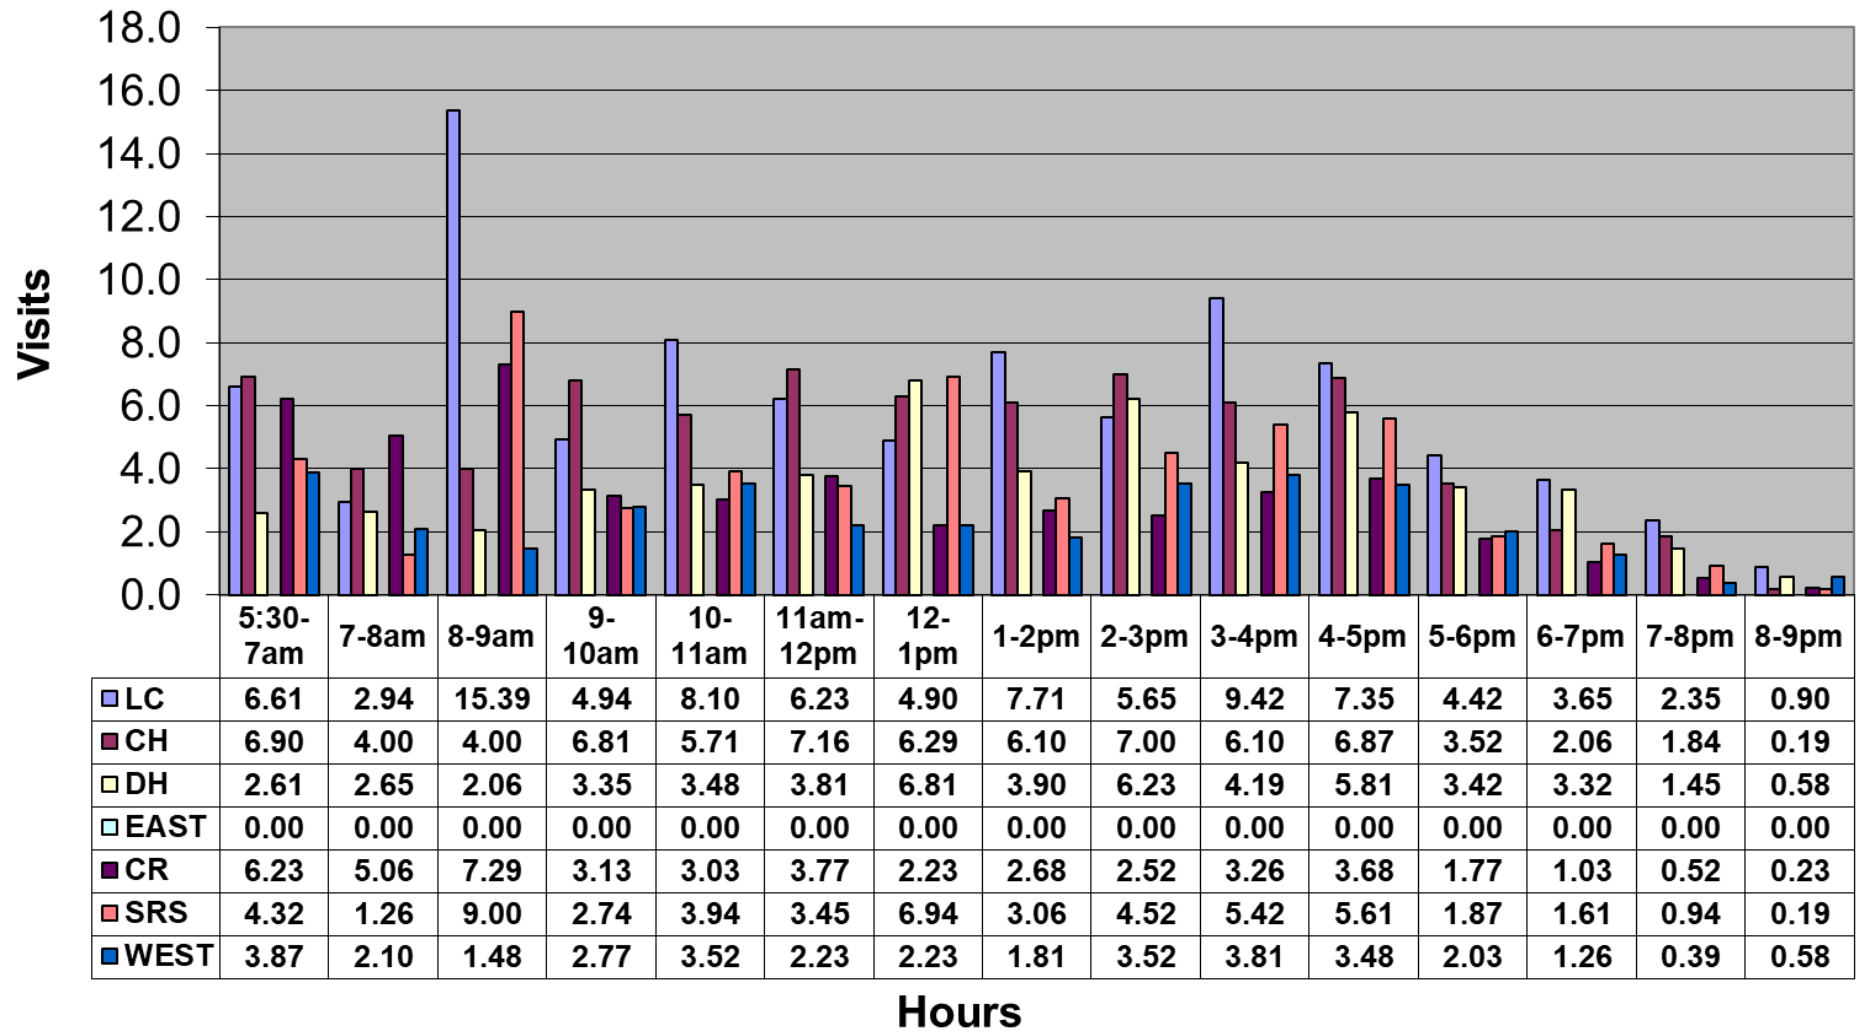

## May 2021 - Pool Use by Hour - Major Centers

	LC	CH	DH	EC	CR	SRS	WEST
<b>Total Visits</b>	2807	2311	1664	0	1439	1701	1087
<b>Avg Daily</b>	91	75	54	0	46	55	35
<b>Avg Hourly</b>	5.84	4.81	3.46	0.00	2.99	3.54	2.26

### May 2021 - Satellite Centers - Pool Use by Hour

### Visits By Hour

	ABN	ABS	CP1	CP2	CV	MV
Total Visits	1047	1131	1331	1323	954	653
Avg Visits Per Day	33.77	36.48	42.94	42.68	30.77	21.06
Avg Visits Per Hour	2.18	2.35	2.77	2.75	1.99	1.36